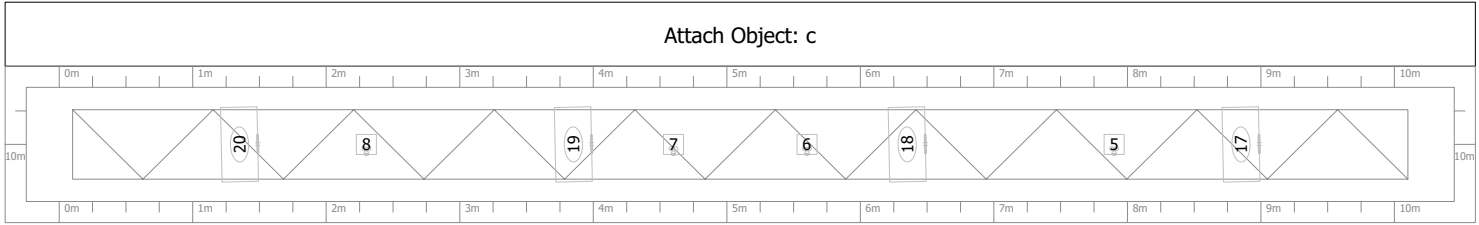

revi fi al de bandas : Position Plots

revi fi al de bandas : Fixture Patch

Head No	DMX	Position	Hang	Manufacturer	Model	Mode
1	01-001	c		PROLIGHT SPAIN	ECO SLIM 180	8CH
2	01-009	c		PROLIGHT SPAIN	ECO SLIM 180	8CH
3	01-017	c		PROLIGHT SPAIN	ECO SLIM 180	8CH
4	01-025	c		PROLIGHT SPAIN	ECO SLIM 180	8CH
5	01-033	c		PROLIGHT SPAIN	ECO SLIM 180	8CH
6	01-041	c		PROLIGHT SPAIN	ECO SLIM 180	8CH
7	01-049	c		PROLIGHT SPAIN	ECO SLIM 180	8CH
8	01-057	c		PROLIGHT SPAIN	ECO SLIM 180	8CH
9	01-065	Pipe 3		Clay Paky	Sharpy	Vector
10	01-085	Pipe 4		Clay Paky	Sharpy	Vector
11	01-105	Pipe 1		Clay Paky	Sharpy	Vector
12	01-125	Pipe 2		Clay Paky	Sharpy	Vector
32	01-145	frontal		PROLIGHT SPAIN	BLINDER 2 PRO	6CH
33	01-151	frontal		PROLIGHT SPAIN	BLINDER 2 PRO	6CH
34	01-157	frontal		PROLIGHT SPAIN	BLINDER 2 PRO	6CH
35	01-163	frontal		PROLIGHT SPAIN	BLINDER 2 PRO	6CH
13	01-169	c		PROLIGHT SPAIN	BSW 200 LED	18ch
14	01-187	c		PROLIGHT SPAIN	BSW 200 LED	18ch
15	01-205	c		PROLIGHT SPAIN	BSW 200 LED	18ch
16	01-223	c		PROLIGHT SPAIN	BSW 200 LED	18ch
22	01-241	Truss 4		Smartlight	ImpWash575	
17	01-258	c		PROLIGHT SPAIN	BSW 200 LED	18ch
18	01-276	c		PROLIGHT SPAIN	BSW 200 LED	18ch
19	01-294	c		PROLIGHT SPAIN	BSW 200 LED	18ch
20	01-312	c		PROLIGHT SPAIN	BSW 200 LED	18ch
23	01-330	frontal		Robe	Rob300LEDWash	Mode 5
24	01-367	frontal		Robe	Rob300LEDWash	Mode 5
25	01-404	frontal		Robe	Rob300LEDWash	Mode 5
26	01-441	frontal		Robe	Rob300LEDWash	Mode 5
21	01-478	Truss 3		Smartlight	ImpWash575	
27	01-500			ACJ	BARRA MINIUN 2	9ch

Head No	Head Name	Beam Angle	Gel	Position	Hang	DMX	DMX	DMX	DMX	DMX
28	Dimmer					01-495				
29	Dimmer					01-496				
30	tomates					01-497				
31	Dimmer					01-498