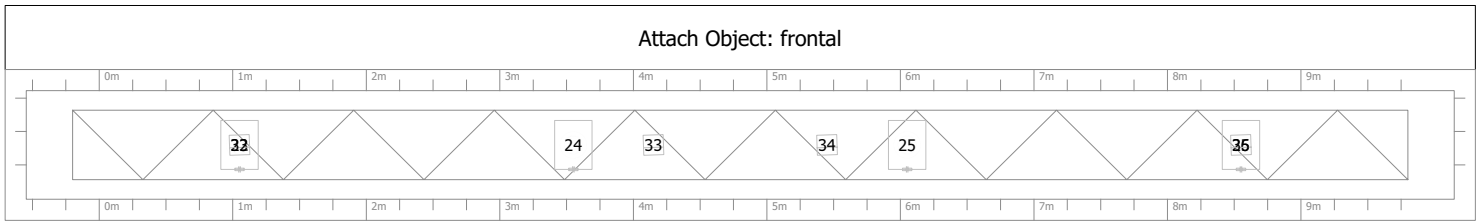

revi fi al de bandas : Position Plots

revi fi al de bandas : Fixture Patch

Head No	DMX	Position	Hang	Manufacturer	Model	Mode
1	01-001	c		PROLIGHT SPAIN	ECO SLIM 180	8CH
2	01-009	c		PROLIGHT SPAIN	ECO SLIM 180	8CH
3	01-017	c		PROLIGHT SPAIN	ECO SLIM 180	8CH
4	01-025	c		PROLIGHT SPAIN	ECO SLIM 180	8CH
5	01-033	c		PROLIGHT SPAIN	ECO SLIM 180	8CH
6	01-041	c		PROLIGHT SPAIN	ECO SLIM 180	8CH
7	01-049	c		PROLIGHT SPAIN	ECO SLIM 180	8CH
8	01-057	c		PROLIGHT SPAIN	ECO SLIM 180	8CH
9	01-065	Pipe 3		Clay Paky	Sharpy	Vector
10	01-085	Pipe 4		Clay Paky	Sharpy	Vector
11	01-105	Pipe 1		Clay Paky	Sharpy	Vector
12	01-125	Pipe 2		Clay Paky	Sharpy	Vector
32	01-145	frontal		PROLIGHT SPAIN	BLINDER 2 PRO	6CH
33	01-151	frontal		PROLIGHT SPAIN	BLINDER 2 PRO	6CH
34	01-157	frontal		PROLIGHT SPAIN	BLINDER 2 PRO	6CH
35	01-163	frontal		PROLIGHT SPAIN	BLINDER 2 PRO	6CH
13	01-169	c		PROLIGHT SPAIN	BSW 200 LED	18ch
14	01-187	c		PROLIGHT SPAIN	BSW 200 LED	18ch
15	01-205	c		PROLIGHT SPAIN	BSW 200 LED	18ch
16	01-223	c		PROLIGHT SPAIN	BSW 200 LED	18ch
22	01-241	Truss 4		Smartlight	ImpWash575	
17	01-258	c		PROLIGHT SPAIN	BSW 200 LED	18ch
18	01-276	c		PROLIGHT SPAIN	BSW 200 LED	18ch
19	01-294	c		PROLIGHT SPAIN	BSW 200 LED	18ch
20	01-312	c		PROLIGHT SPAIN	BSW 200 LED	18ch
23	01-330	frontal		Robe	Rob300LEDWash	Mode 5
24	01-367	frontal		Robe	Rob300LEDWash	Mode 5
25	01-404	frontal		Robe	Rob300LEDWash	Mode 5
26	01-441	frontal		Robe	Rob300LEDWash	Mode 5
21	01-478	Truss 3		Smartlight	ImpWash575	
27	01-500			ACJ	BARRA MINIUN 2	9ch

Head No	Head Name	Beam Angle	Gel	Position	Hang	DMX	DMX	DMX	DMX	DMX
28	Dimmer					01-495				
29	Dimmer					01-496				
30	tomates					01-497				
31	Dimmer					01-498