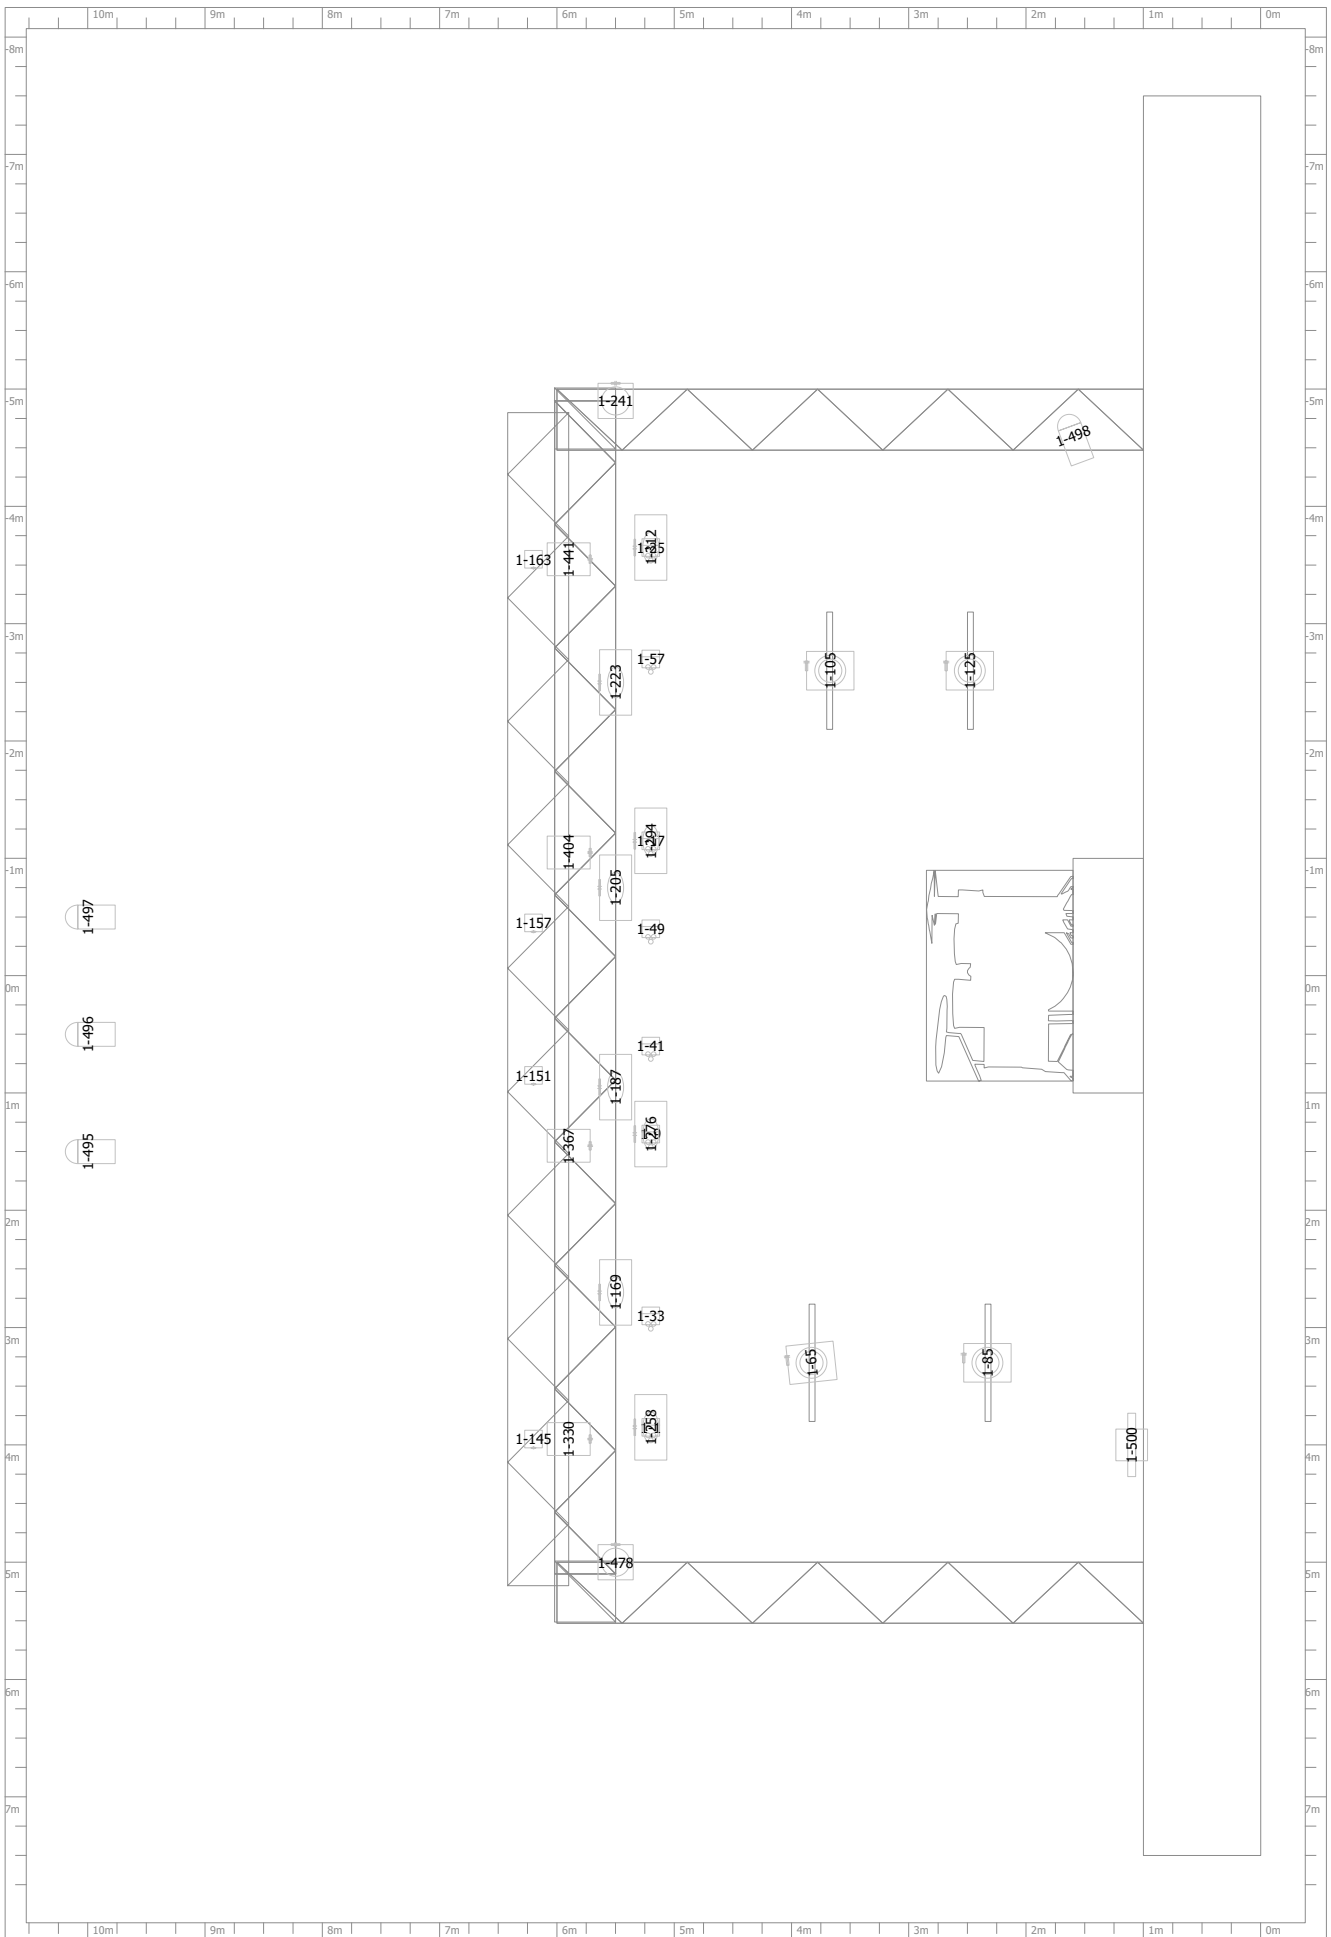

revi fi al de bandas : Flown Plot Heads

revi fi al de bandas : Floor Plot Heads

revi fi al de bandas : Front Plot Heads

revi fi al de bandas : Flown Plot DMX

revi fi al de bandas : Floor Plot DMX

revi fi al de bandas : Front Plot DMX

<b>DMX</b>

<b>Name</b>	<b>Position</b>	<b>Size</b>	<b>Weight of fixtures</b>	<b>DMX Universes</b>
Form 1	(0.0, -10.0) 0.0	(10.0x1.0x15.0)	0.0	
Room 1	(0.0, 0.0) 0.0	(30.0x15.0x30.0)	0.0	
Truss 1	(-5.0, -14.5) Trim: 3.5	Length: 5.0 (0.5x0.5)	0.0	
Truss 2	(5.0, -14.5) Trim: 3.5	Length: 5.0 (0.5x0.5)	0.0	
Truss 3	(-5.0, -5.7) Trim: 3.5	Length: 5.0 (0.5x0.5)	0.0	1
Truss 4	(5.0, -5.7) Trim: 3.5	Length: 5.0 (0.5x0.5)	0.0	1
Truss 5	(-5.3, -10.2) Trim: 5.5	Length: 9.0 (0.5x0.5)	0.0	
Truss 6	(4.8, -10.2) Trim: 5.5	Length: 9.0 (0.5x0.5)	0.0	
c	(-0.1, -14.8) Trim: 5.5	Length: 10.0 (0.5x0.5)	0.0	1
c	(-0.1, -10.0) Trim: 5.5	Length: 10.0 (0.5x0.5)	0.0	1
f	(-0.1, -5.8) Trim: 5.5	Length: 10.0 (0.5x0.5)	0.0	
frontal	(-0.2, -2.4) Trim: 5.9	Length: 10.0 (0.5x0.5)	32.8	1
Form 2	(0.0, -12.8) 1.0	(2.0x0.6x2.0)	0.0	
Furniture 1	(0.0, -12.8) 1.6	(0.0x0.0x0.0)	0.0	
Pipe 1	(2.1, -15.0) Trim: 3.7	Length: 1.0 (0.1x0.1)	16.0	1
Pipe 2	(2.1, -15.0) Trim: 2.5	Length: 1.0 (0.1x0.1)	16.0	1
Pipe 3	(-3.8, -15.0) Trim: 3.8	Length: 1.0 (0.1x0.1)	16.0	1
Pipe 4	(-3.8, -15.0) Trim: 2.3	Length: 1.0 (0.1x0.1)	16.0	1