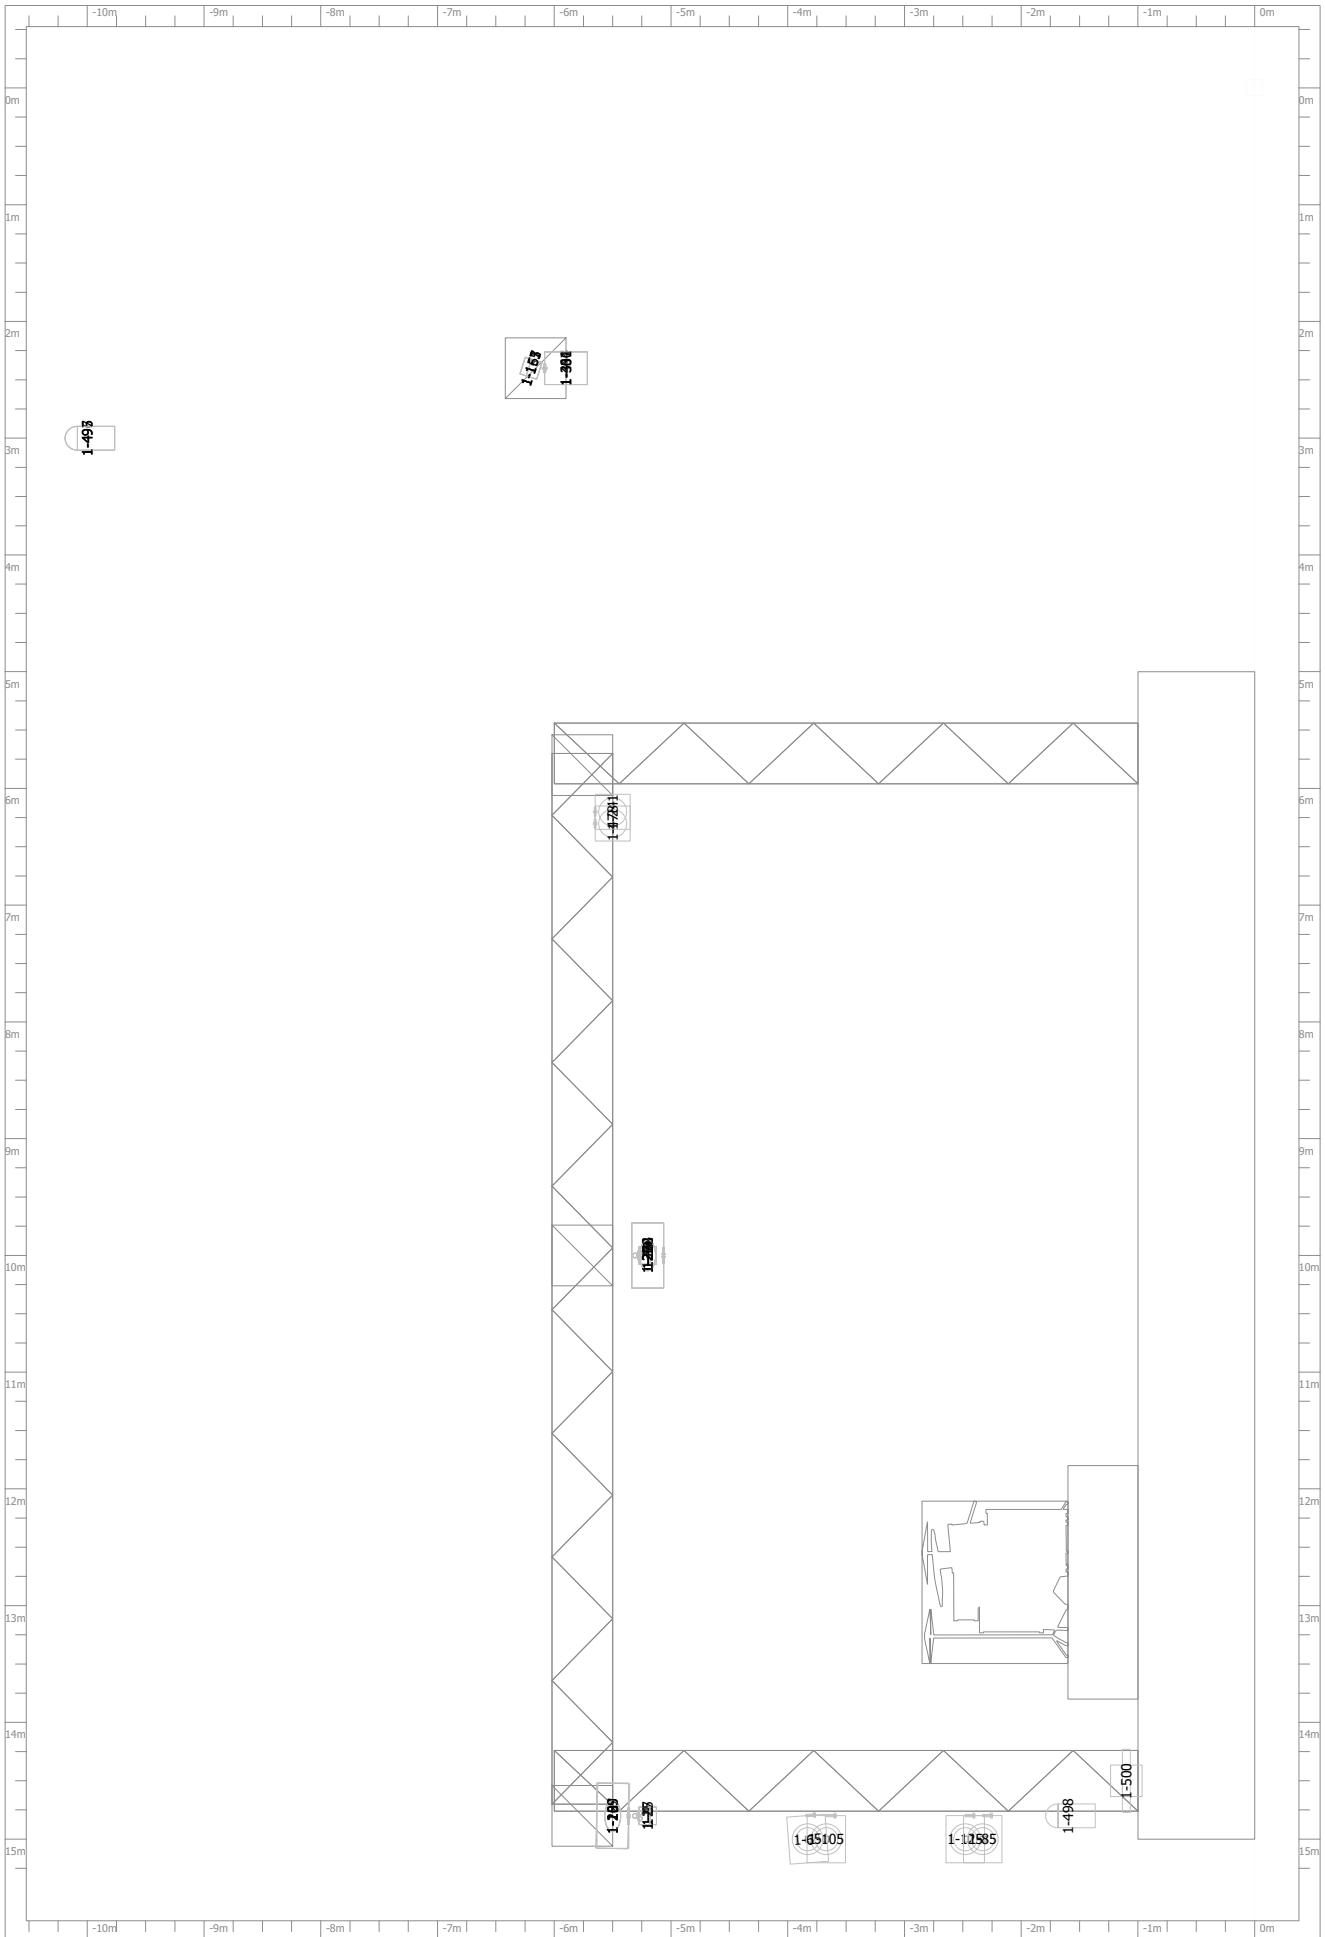

revi fi al de bandas : Rigging Side Elevation