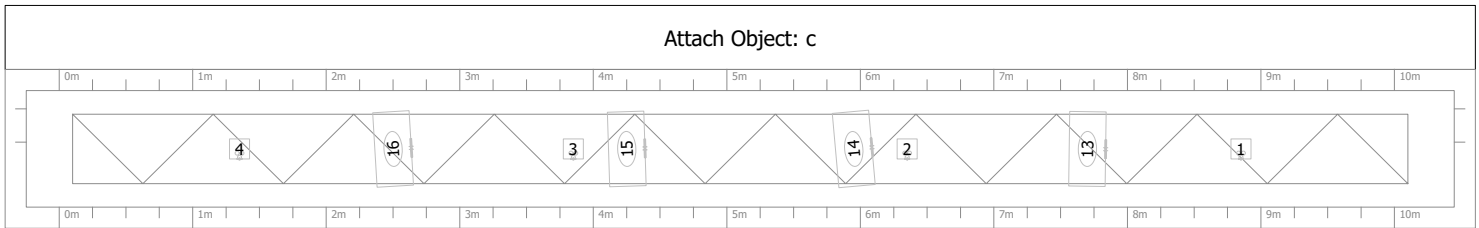

revi fi al de bandas : Position Plots

revi fi al de bandas : Fixture Patch

Head No	DMX	Position	Hang	Manufacturer	Model	Mode
1	01-001	c		PROLIGHT SPAIN	ECO SLIM 180	8CH
2	01-009	c		PROLIGHT SPAIN	ECO SLIM 180	8CH
3	01-017	c		PROLIGHT SPAIN	ECO SLIM 180	8CH
4	01-025	c		PROLIGHT SPAIN	ECO SLIM 180	8CH
5	01-033	c		PROLIGHT SPAIN	ECO SLIM 180	8CH
6	01-041	c		PROLIGHT SPAIN	ECO SLIM 180	8CH
7	01-049	c		PROLIGHT SPAIN	ECO SLIM 180	8CH
8	01-057	c		PROLIGHT SPAIN	ECO SLIM 180	8CH
9	01-065	Pipe 3		Clay Paky	Sharpy	Vector
10	01-085	Pipe 4		Clay Paky	Sharpy	Vector
11	01-105	Pipe 1		Clay Paky	Sharpy	Vector
12	01-125	Pipe 2		Clay Paky	Sharpy	Vector
32	01-145	frontal		PROLIGHT SPAIN	BLINDER 2 PRO	6CH
33	01-151	frontal		PROLIGHT SPAIN	BLINDER 2 PRO	6CH
34	01-157	frontal		PROLIGHT SPAIN	BLINDER 2 PRO	6CH
35	01-163	frontal		PROLIGHT SPAIN	BLINDER 2 PRO	6CH
13	01-169	c		PROLIGHT SPAIN	BSW 200 LED	18ch
14	01-187	c		PROLIGHT SPAIN	BSW 200 LED	18ch
15	01-205	c		PROLIGHT SPAIN	BSW 200 LED	18ch
16	01-223	c		PROLIGHT SPAIN	BSW 200 LED	18ch
22	01-241	Truss 4		Smartlight	ImpWash575	
17	01-258	c		PROLIGHT SPAIN	BSW 200 LED	18ch
18	01-276	c		PROLIGHT SPAIN	BSW 200 LED	18ch
19	01-294	c		PROLIGHT SPAIN	BSW 200 LED	18ch
20	01-312	c		PROLIGHT SPAIN	BSW 200 LED	18ch
23	01-330	frontal		Robe	Rob300LEDWash	Mode 5
24	01-367	frontal		Robe	Rob300LEDWash	Mode 5
25	01-404	frontal		Robe	Rob300LEDWash	Mode 5
26	01-441	frontal		Robe	Rob300LEDWash	Mode 5
21	01-478	Truss 3		Smartlight	ImpWash575	
27	01-500			ACJ	BARRA MINIUN 2	9ch

Head No	Head Name	Beam Angle	Gel	Position	Hang	DMX	DMX	DMX	DMX	DMX
28	Dimmer					01-495				
29	Dimmer					01-496				
30	tomates					01-497				
31	Dimmer					01-498