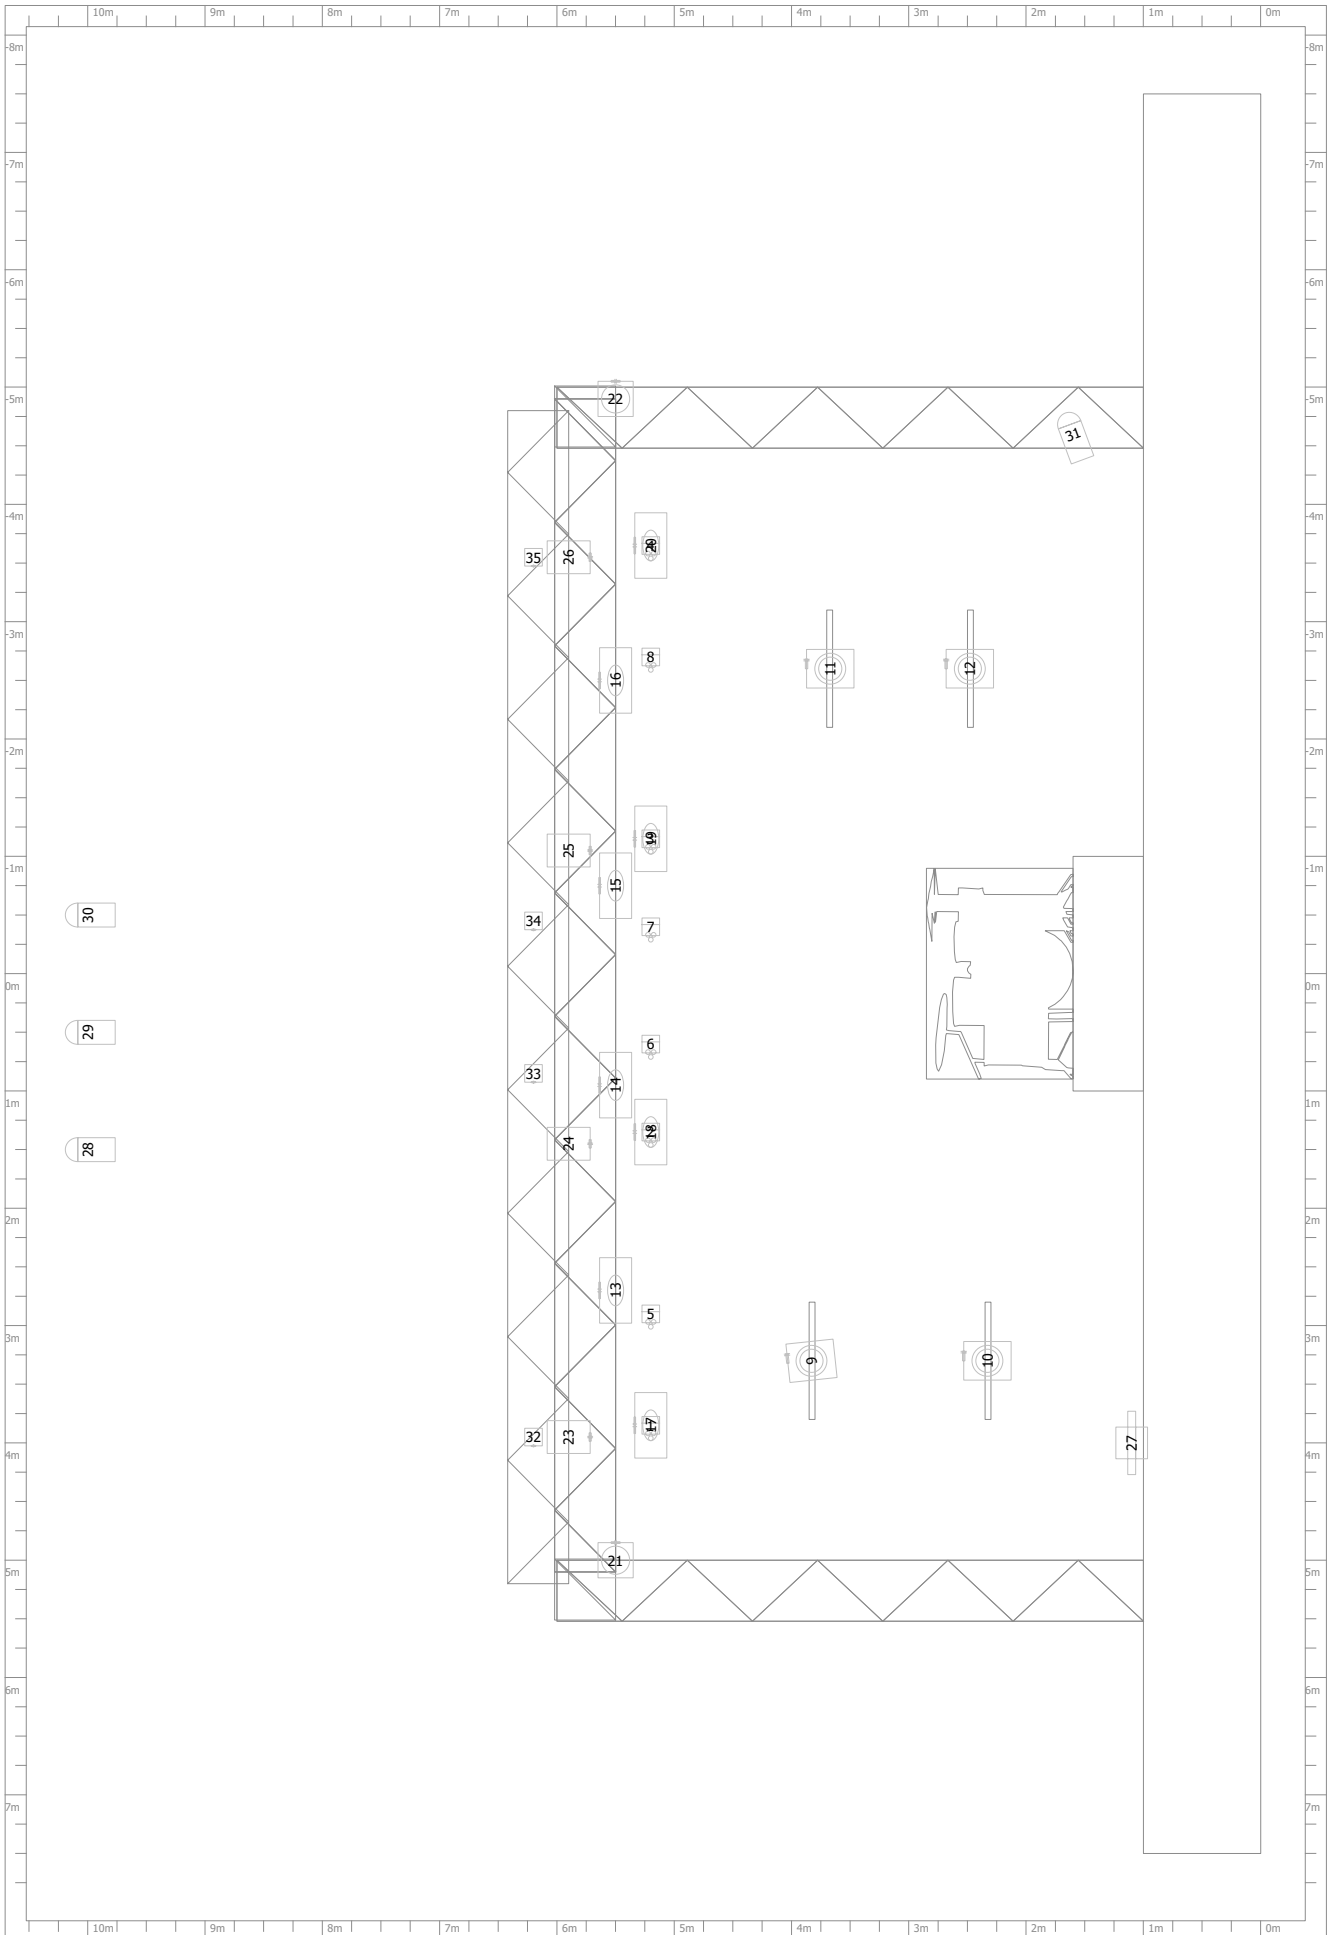

revi fi al de bandas : Flown Plot Heads

revi fi al de bandas : Floor Plot Heads

revi fi al de bandas : Front Plot Heads

revi fi al de bandas : Flown Plot DMX

revi fi al de bandas : Floor Plot DMX

revi fi al de bandas : Front Plot DMX

<b>DMX</b>

<b>Name</b>	<b>Position</b>	<b>Size</b>	<b>Weight of fixtures</b>	<b>DMX Universes</b>
Form 1	(0.0, -10.0) 0.0	(10.0x1.0x15.0)	0.0	
Room 1	(0.0, 0.0) 0.0	(30.0x15.0x30.0)	0.0	
Truss 1	(-5.0, -14.5) Trim: 3.5	Length: 5.0 (0.5x0.5)	0.0	
Truss 2	(5.0, -14.5) Trim: 3.5	Length: 5.0 (0.5x0.5)	0.0	
Truss 3	(-5.0, -5.7) Trim: 3.5	Length: 5.0 (0.5x0.5)	0.0	1
Truss 4	(5.0, -5.7) Trim: 3.5	Length: 5.0 (0.5x0.5)	0.0	1
Truss 5	(-5.3, -10.2) Trim: 5.5	Length: 9.0 (0.5x0.5)	0.0	
Truss 6	(4.8, -10.2) Trim: 5.5	Length: 9.0 (0.5x0.5)	0.0	
c	(-0.1, -14.8) Trim: 5.5	Length: 10.0 (0.5x0.5)	0.0	1
c	(-0.1, -10.0) Trim: 5.5	Length: 10.0 (0.5x0.5)	0.0	1
f	(-0.1, -5.8) Trim: 5.5	Length: 10.0 (0.5x0.5)	0.0	
frontal	(-0.2, -2.4) Trim: 5.9	Length: 10.0 (0.5x0.5)	32.8	1
Form 2	(0.0, -12.8) 1.0	(2.0x0.6x2.0)	0.0	
Furniture 1	(0.0, -12.8) 1.6	(0.0x0.0x0.0)	0.0	
Pipe 1	(2.1, -15.0) Trim: 3.7	Length: 1.0 (0.1x0.1)	16.0	1
Pipe 2	(2.1, -15.0) Trim: 2.5	Length: 1.0 (0.1x0.1)	16.0	1
Pipe 3	(-3.8, -15.0) Trim: 3.8	Length: 1.0 (0.1x0.1)	16.0	1
Pipe 4	(-3.8, -15.0) Trim: 2.3	Length: 1.0 (0.1x0.1)	16.0	1